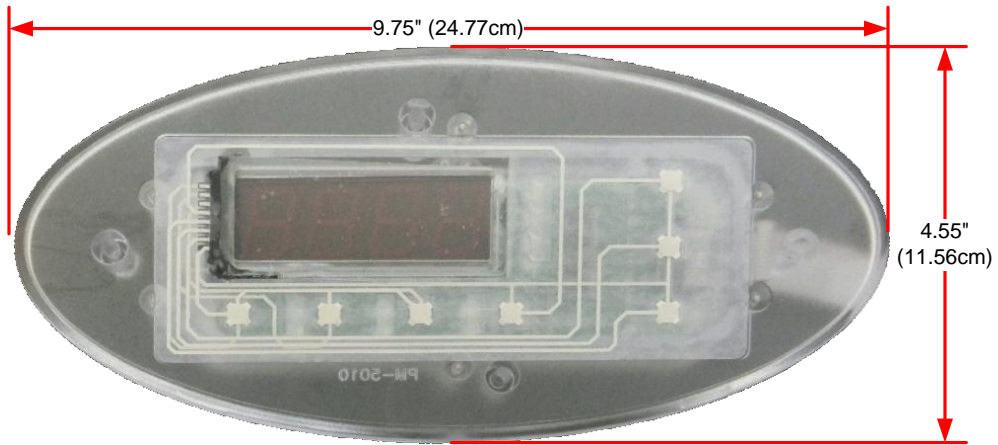

# PM5010 Topside Control PM5010XL Auxiliary Topside Control

Top View

Bottom View for Hole Through Shell

## PM5010D Topside Decal