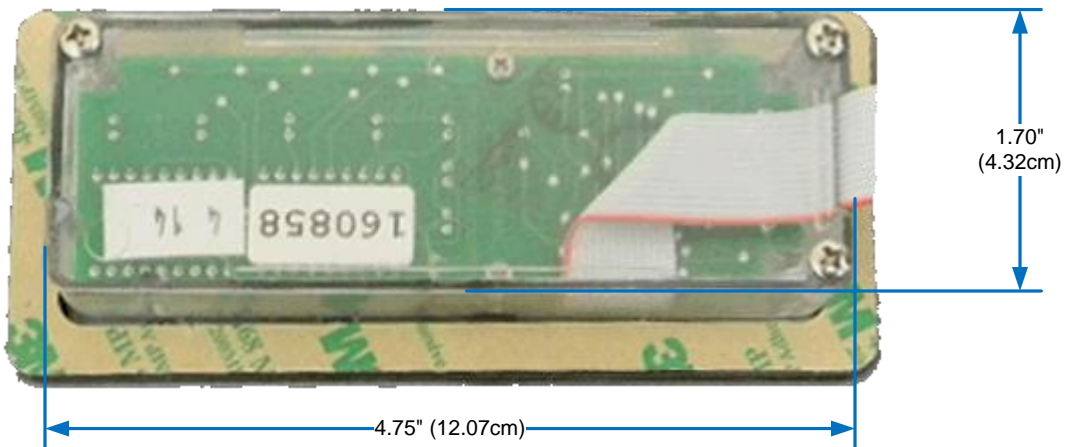

HL2000 Topside Control HL2000XL Auxiliary Topside Control

Top View

Bottom View for Hole Through Shell

HL2000D Topside Decal